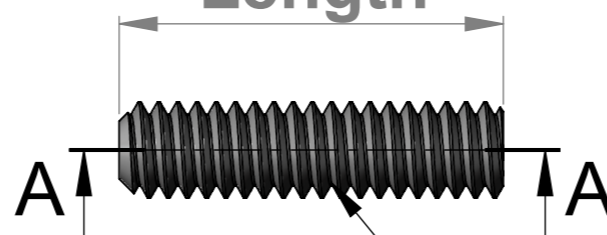

SECTION A-A

Hex Wrench size is 1/8"

Flat End

Length

1/4-20 Thread

Title : SC1/4-20-**			Scale : 1:1		Mbs R&D	
			Sizes : Letter Landscape		Customer:	
	Mbs Standoffs 5046 W Linebaugh Ave Tampa, FL 33624 USA 1 (813) 938-6025	Material:		Finish		Qty :
		N°programme laser		N°prog. Mécanum.		Rep :
						N° Plan :